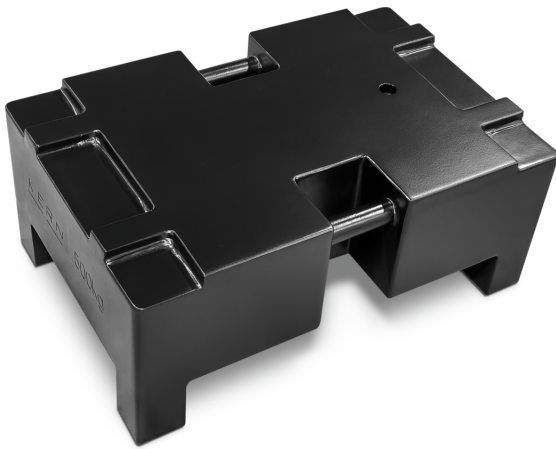

KERN 346-83

Individual weight, OIML Class M1, 500 kg, Heavy Duty Weight, steel, lacquered

Shipping method	Freight
Net weight approx.	500 kg
Gross weight approx.	500 kg
Shipping weight	500 kg

Product information	
GTIN/EAN number	404576 1479579
REACH classification	no prohibited substances

Pictograms

STANDARD

Category

Brand	KERN
Product category	Individual weight
Product group	OIML M1
Product family	346

Measuring System

Test weight - volume (cm ³)	69444
Test weight - Density uncertainty (kg/m ³)	600
Test weight - volume uncertainty (cm ³)	5787
Weight OIML class	M1
Test weight - nominal value	500 kg
Permissible tolerance according to OIML (+/-)	25 g
Test weight - Density (kg/m ³)	7100
OIML-compliant	✓
Test weight - Density [Min] (OIML)	3000

Construction

Shape weight	Heavy Duty Weight
Dimensions weight (W×D×H)	760×500×320 mm
Material	steel, lacquered
Adjustment method	Adjusting cavity - Seal

Services (optional)

Article number for DAkkS calibration	962-693
--------------------------------------	---------