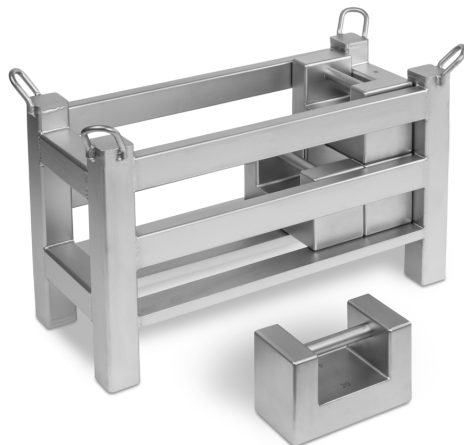

# KERN 346-022-005

# KERN

Weight container for rectangular weights, calibrated to OIML class M1

### Construction

Shape weight	Weight container
Dimensions weight (W×D×H)	730×300×330 mm
Material	stainless steel